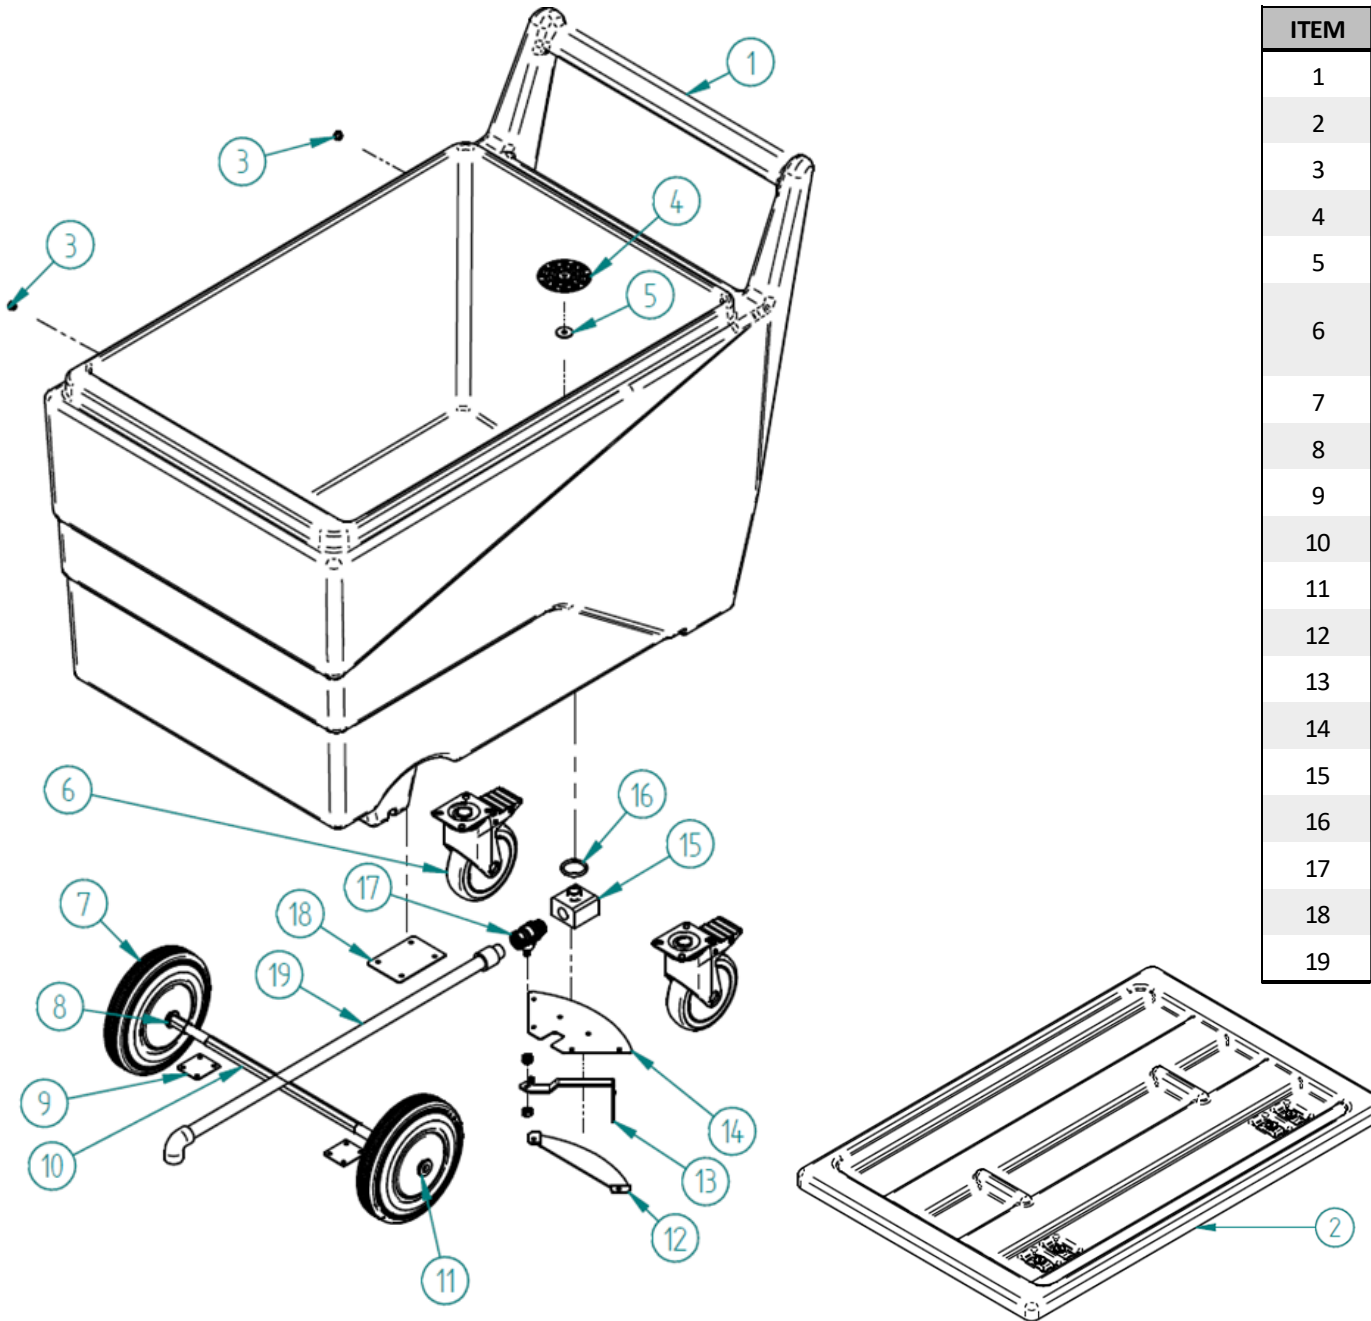

ITV
ICE makers

DESPIECE / REPUESTOS
EXPLODED VIEW / SPARE PARTS
EXPLOSIONSZEICHNUNG / ERSATZTEILE
VUE ÉCLATÉE / PIÈCES DÉTACHÉES
ESPLOSO / RICAMBI

ITEM	DESCRIPTION	SCS 300
1	BIN	31148
2	BIN COVER REINFORCEMENT	31195
3	UNFIXED COVER SIDE	IQ / NIQ 31190
4	FIXED COVER SIDE	IQ / NIQ 31320
5	COVER BIN KIT	IQ / NIQ 32037
6	UPPER DRAIN TRAY SET	33414
7	LOWER DRAIN TRAY SET	33415
8	DEFLECTOR BRACKET	8766
9	GUILLOTINE KIT	31215
10	ICE EXIT SPAT	8765
11	LEFT GUILLOTINE GUIDE BRACKET	8854
12	RIGHT GUILLOTINE GUIDE BRACKET	8857
13	BIN METALLIC STRUCTURE	31163
14	ADJUSTABLE LEG INOX 40X40	30138
15	CART	30660
16	DOOR AXLE KIT	31707
17	DOOR HINGE KIT	31337
18	RIGH SIDE EXIT FINISH	8864
19	BIN DOOR	31494
20	LEFT SIDE EXIT FINISH	8865
22	DOOR GRAB	30377
23	BIN SHOVEL	30148
24	SHOVEL SUPPORT KIT	31213

ITEM	DESCRIPCION	CODE
1	CART	8926
2	CART COVER	31217
3	SCREW FOR THE COVER	8843
4	DRAIN GRILL	8838
5	WATER DEFECTOR	1582
6	REAR WHEEL	8862A
	REAR WHEEL before s/n 18267761	8862
7	FRONT WHEEL 200 MM DIAM	8861
8	INT. WASHER FRONT WHEEL	8836
9	ANCHOR SHEET FRONT WHEEL	8736
10	FRONT WHEL SHAFT	8863
11	EXT. WASHER FRONT WHEEL	8837
12	SUPPORT BRIDGE	8842
13	DRAIN VALVE FAUCET	8839
14	ANCHOR SHEE VALVE	8841
15	DRAIN CONNECTION	8840
16	O-RING 32X4	8869
17	BALL VALVE 1/2" M-H	8868
18	ANCHOR SHEET DRAIN TUBE	8737
19	CART DRAIN TUBE	31216