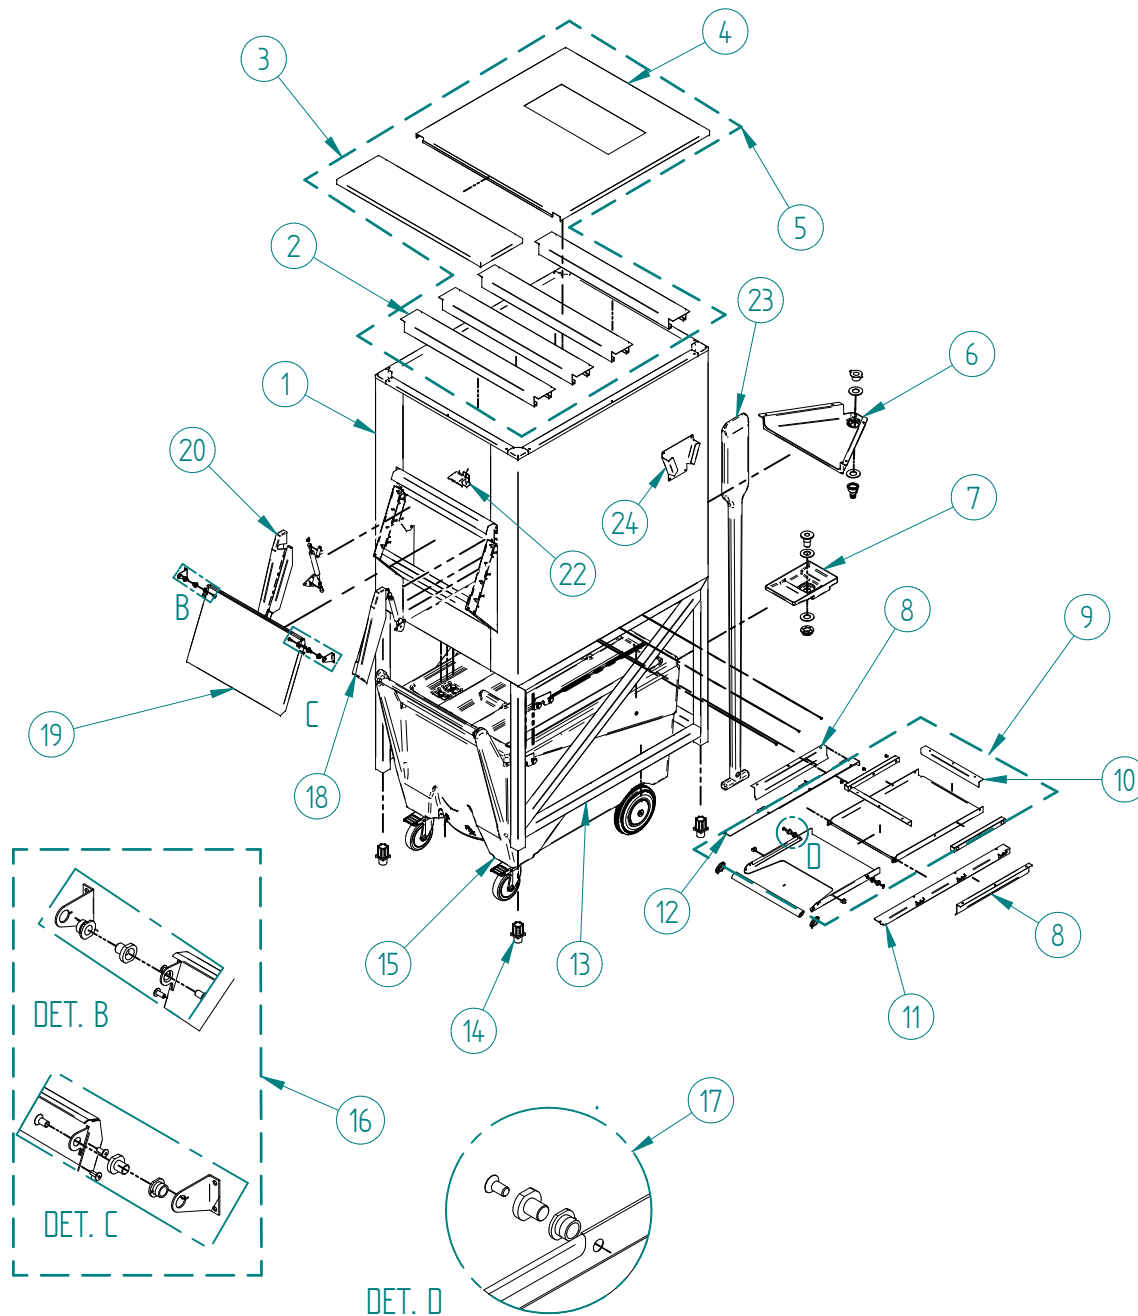

ITV
ICE makers

DESPIECE / REPUESTOS
EXPLODED VIEW / SPARE PARTS
EXPLOSIONSZEICHNUNG / ERSATZTEILE
VUE ÉCLATÉE / PIÈCES DÉTACHÉES
ESPLOSO / RICAMBI

ITEM	DESCRIPTION	SCS 300
1	BIN	31148
2	BIN COVER REINFORCEMENT	31195
3	UNFIXED COVER SIDE	IQ / NIQ 31190
4	FIXED COVER SIDE	IQ / NIQ 31320
5	COVER BIN KIT	IQ / NIQ 32037
6	UPPER DRAIN TRAY SET	33414
7	LOWER DRAIN TRAY SET	33415
8	DEFLECTOR BRACKET	8766
9	GUILLOTINE KIT	31215
10	ICE EXIT SPAT	8765
11	LEFT GUILLOTINE GUIDE BRACKET	8854
12	RIGHT GUILLOTINE GUIDE BRACKET	8857
13	BIN METALLIC STRUCTURE	31163
14	ADJUSTABLE LEG INOX 40X40	30138
15	CART	30660
16	DOOR AXLE KIT	31707
17	DOOR HINGE KIT	31337
18	RIGH SIDE EXIT FINISH	8864
19	BIN DOOR	31494
20	LEFT SIDE EXIT FINISH	8865
22	DOOR GRAB	30377
23	BIN SHOVEL	30148
24	SHOVEL SUPPORT KIT	31213

ITEM	DESCRIPCION	CODE
1	CART	8926
2	CART COVER	31217
3	SCREW FOR THE COVER	8843
4	DRAIN GRILL	8838
5	WATER DEFECTOR	1582
6	REAR WHEEL	8862A
	REAR WHEEL before s/n 18267761	8862
7	FRONT WHEEL 200 MM DIAM	8861
8	INT. WASHER FRONT WHEEL	8836
9	ANCHOR SHEET FRONT WHEEL	8736
10	FRONT WHEL SHAFT	8863
11	EXT. WASHER FRONT WHEEL	8837
12	SUPPORT BRIDGE	8842
13	DRAIN VALVE FAUCET	8839
14	ANCHOR SHEE VALVE	8841
15	DRAIN CONNECTION	8840
16	O-RING 32X4	8869
17	BALL VALVE 1/2" M-H	8868
18	ANCHOR SHEET DRAIN TUBE	8737
19	CART DRAIN TUBE	31216