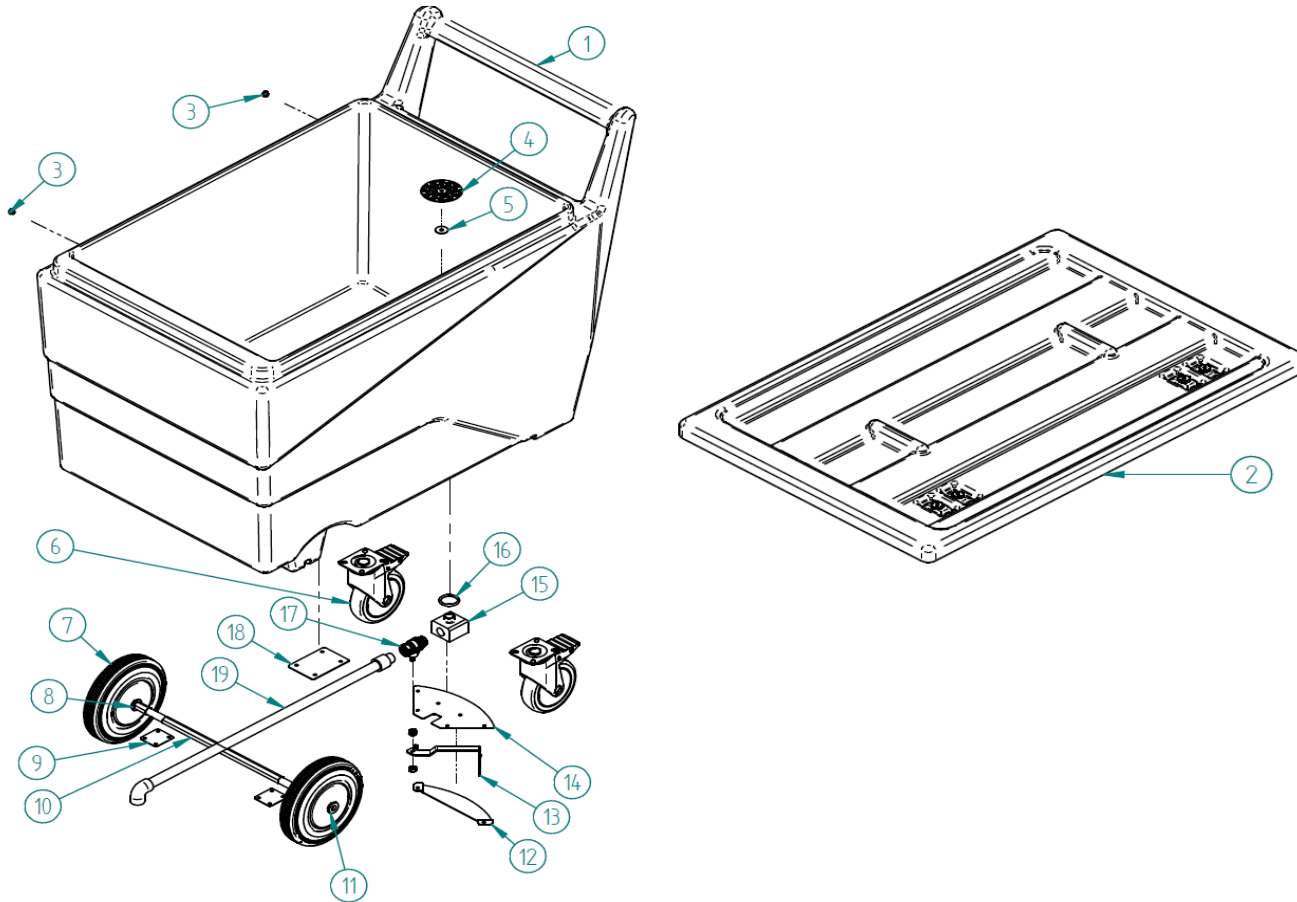

CART

BIN WITH CART

		DESCRIPTION	
1	CART		8926
2	CART COVER		31217
3	SCREW FOR THE COVER		8843
4	DRAIN GRILL		8838
5	WATER DEFLECTOR		1582
6	REAR WHEEL		8862A
	REAR WHEEL before s/n 18267761		8862
7	FRONT WHEEL 200 MM DIAM		8861
8	INT. WASHER FRONT WHEEL		8836
9	ANCHOR SHEET FRONT WHEEL		8736
10	FRONT WHEEL SHAFT		8863
11	EXT. WASHER FRONT WHEEL		8837
12	SUPPORT BRIDGE		8842
13	DRAIN VALVE FAUCET		8839
14	ANCHOR SHEET VALVE		8841
15	DRAIN CONNECTION		8840
16	O-RING 32X4		8869
17	BALL VALVE 1/2" M-H		8868
18	ANCHOR SHEET DRAIN TUBE		8737
19	CART DRAIN TUBE		31216