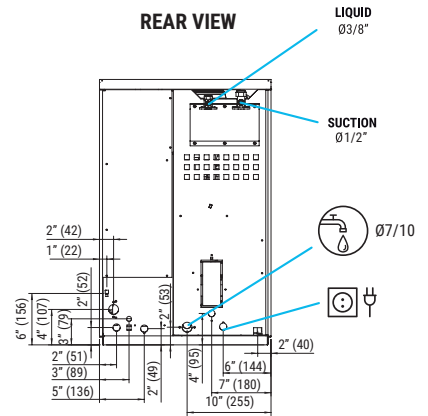

TECHNICAL SCHEME

ICE QUEEN 1300 R

RIGHT SIDE VIEW

FRONTAL VIEW

REAR VIEW

CENTRAL CROSS SECTION VIEW OF THE BASE

OPERATING CONDITIONS

* All dimensions in inches (and mm)