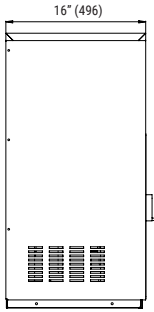

	 24 H	 70°F/21°C 50°F/10°C lbs (Kg)	 90°F/32°C 70°F/21°C lbs (Kg)	 in (mm)	 in (mm)	 WET GRANULAR ICE 25% RESIDUAL WATER CONTENT
IQ 1300 R		1,430 (649)	1,030 (467)	Width 27" (675) Depth 22" (550) Height 31" (800)	Width 27" (695) Depth 25" (630) Height 39" (985)	

TECHNICAL SCHEME

ICE QUEEN 1300 R

RIGHT SIDE VIEW

FRONTAL VIEW

REAR VIEW

CENTRAL CROSS SECTION VIEW OF THE BASE

OPERATING CONDITIONS

* All dimensions in inches (and mm)