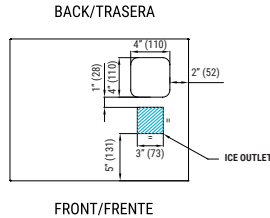

TECHNICAL SCHEME

ICE QUEEN 1300 R

RIGHT SIDE VIEW

FRONTAL VIEW

REAR VIEW

CENTRAL CROSS SECTION VIEW OF THE BASE

OPERATING CONDITIONS

* All dimensions in inches (and mm)