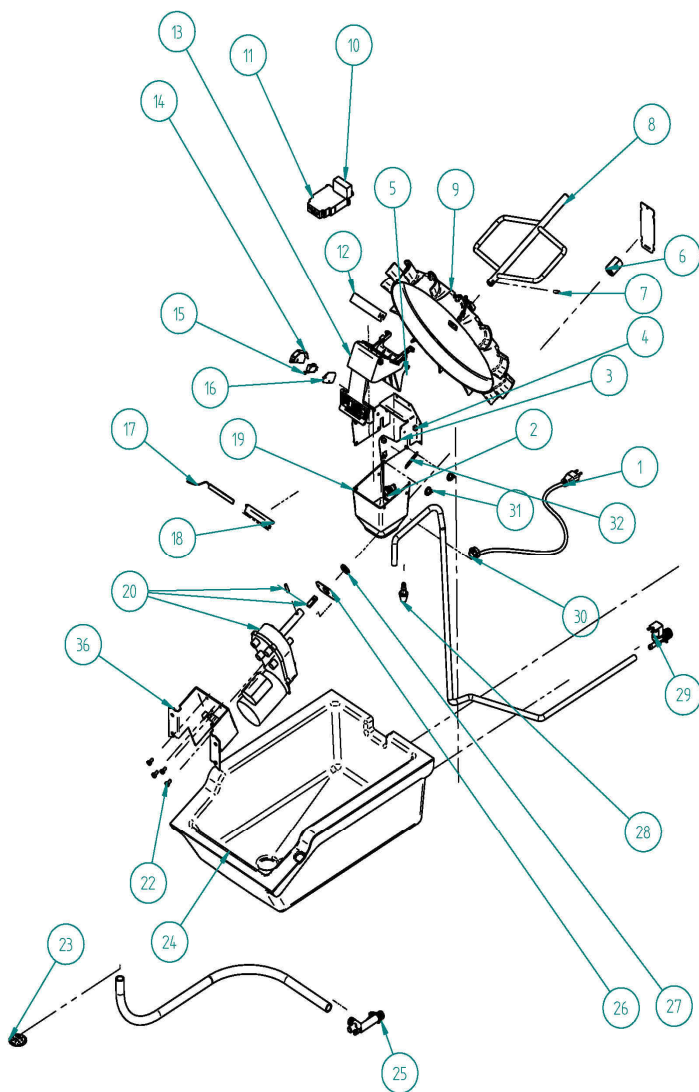

SIRION SLIM DHD

ITV
ICE makers

DESPIECE / REPUESTOS
EXPLODED VIEW / SPARE PARTS
EXPLOSIONSZEICHNUNG / ERSATZTEILE
VUE ÉCLATÉE / PIÈCES DÉTACHÉES
ESPLOSO / RICAMBI

CABINET

DHD SLIM DISPENSER

NAME		
1	RIGHT PANEL	31093
2	BACK PANEL	31091
3	TOP COVER	6323
4	INSULATED BIN	31103
5	TOP FRONT	31090
6	LEFT PANEL	31094
7	SCREW M5x20	7711
8	GRILL	6875
9	FRONT	6802
10	LOWER FRONT PANEL	31095
11	BASE	6903
12	INOX LEG	6749
13	BASE	31102

DISPENSER PARTS

DHD SLIM DISPENSER

	NAME	
1	SCHUCKO PLUG	408
2	PUSH-BUTTON	6148
3	MECHANISM SUPPORT	6870
4	BUSHING	171
5	COVER	6797
6	BUSHING	6868
7	SHAFT HASP	31644
8	SHAKER	3874A
9	WHEEL	31661
10	FEEDER LED	6897
11	TIMER	6882
12	TENSE	6895
13	ICE PUSH-BUTTON	6801
14	MICRO BOX	371
15	MICRO	387
16	PROTECTION (MICRO)	5212
17	LED	6896
18	LED SUPPORT	6999
19	ICE EXIT	6873
20	MOTOR	30561
22	SCREW	6878
23	DRAIN GIRLL	766
24	DRAIN BIN	6862
25	WATER DISTRIBUTOR	6206
26	SEAL COVER	6880
27	SEAL	6879
28	WATER EXIT	7715
29	WATER VALVE	7736
30	WIRING FIXING FLANGE	4907
31	NUT	7710
32	SPRING	6872
32	MOTOR BRACKET V2 3MM	30616