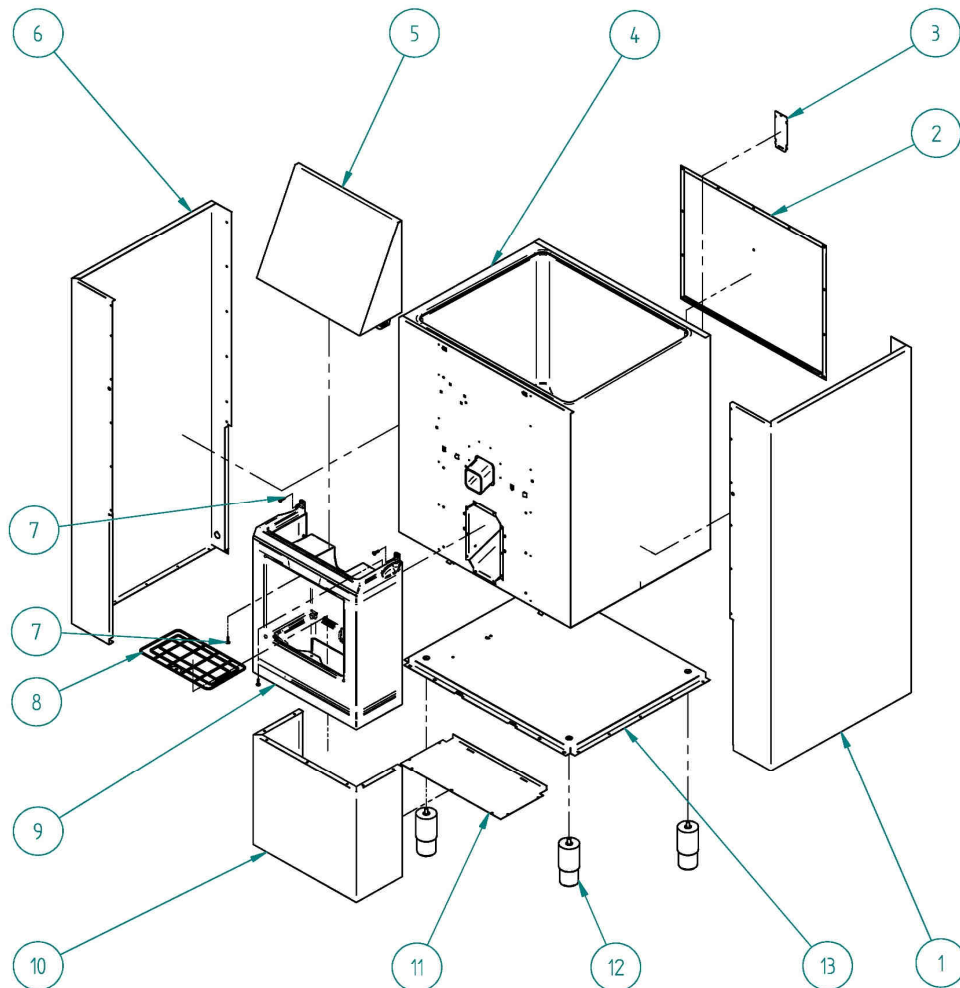

SIRION SLIM DHD

ITV
ICE makers

DESPIECE / REPUESTOS
EXPLODED VIEW / SPARE PARTS
EXPLOSIONSZEICHNUNG / ERSATZTEILE
VUE ÉCLATÉE / PIÈCES DÉTACHÉES
ESPLOSO / RICAMBI

CABINET

DHD SLIM DISPENSER

NAME		
1	RIGHT PANEL	31093
2	BACK PANEL	31091
3	TOP COVER	6323
4	INSULATED BIN	31103
5	TOP FRONT	31090
6	LEFT PANEL	31094
7	SCREW M5x20	7711
8	GRILL	6875
9	FRONT	6802
10	LOWER FRONT PANEL	31095
11	BASE	6903
12	INOX LEG	6749
13	BASE	31102

DISPENSER PARTS

DHD SLIM DISPENSER

	NAME	
1	SCHUCKO PLUG	408
2	PUSH-BUTTON	6148
3	MECHANISM SUPPORT	6870
4	BUSHING	171
5	COVER	6797
6	BUSHING	6868
7	SHAFT HASP	31644
8	SHAKER	3874A
9	WHEEL	31661
10	FEEDER LED	6897
11	TIMER	6882
12	TENSE	6895
13	ICE PUSH-BUTTON	6801
14	MICRO BOX	371
15	MICRO	387
16	PROTECTION (MICRO)	5212
17	LED	6896
18	LED SUPPORT	6999
19	ICE EXIT	6873
20	MOTOR	30561
22	SCREW	6878
23	DRAIN GIRLL	766
24	DRAIN BIN	6862
25	WATER DISTRIBUTOR	6206
26	SEAL COVER	6880
27	SEAL	6879
28	WATER EXIT	7715
29	WATER VALVE	7736
30	WIRING FIXING FLANGE	4907
31	NUT	7710
32	SPRING	6872
32	MOTOR BRACKET V2 3MM	30616