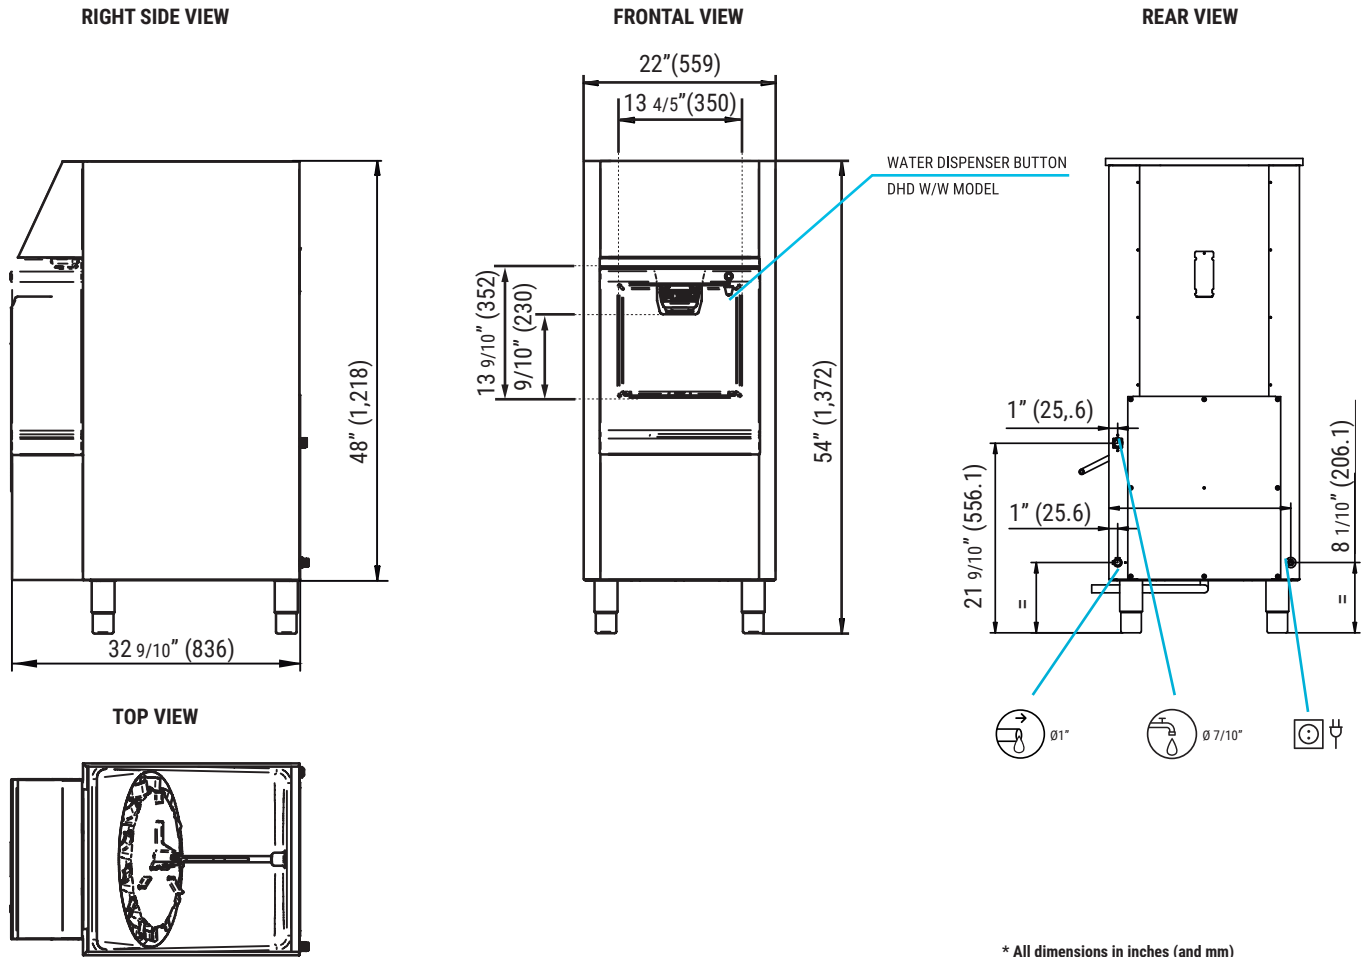

## FEATURES

- ▶ HOTEL ICE DISPENSER, FOR 22" MODULAR ICE CUBE MACHINE.
- ▶ CAPACITY 220 LBS.
- ▶ MADE IN STAINLESS STEEL AISI 304 AND SANITARY PLASTIC.
- ▶ EASY ACCESS TO INSIDE DEPOSIT FOR CLEANING WITHOUT MOVING ICE MACHINE.
- ▶ WATER DISPENSING OPTIONAL.
- ▶ LEGS HEIGHT ADJUSTABLE.
- ▶ REMOVABLE DRAIN PAN
- ▶ LOW NOISE OPERATION.

# TECHNICAL SCHEME

SIRION DHD 130-22

\* All dimensions in inches (and mm)

## OPERATING CONDITIONS

MODELS	(W)	FUSE	APPLICATION Bin capacity lbs	AHRI Bin capacity lbs	Dispensing Speed (lbs/sg)	(in)	(lbs)	(in)	(lbs)
SIRION DHD 130-22	210	10	128	104	0,24	Width 22" Depth 32 9/10" Height* 48"	161	Width 25 1/5" Depth 36 1/5" Height 53 9/10"	161
SIRION DHD 130-22 W	210	10	128	104	0,24	Width 22" Depth 32 9/10" Height* 48"	161	Width 25 1/5" Depth 36 1/5" Height 53 9/10"	161